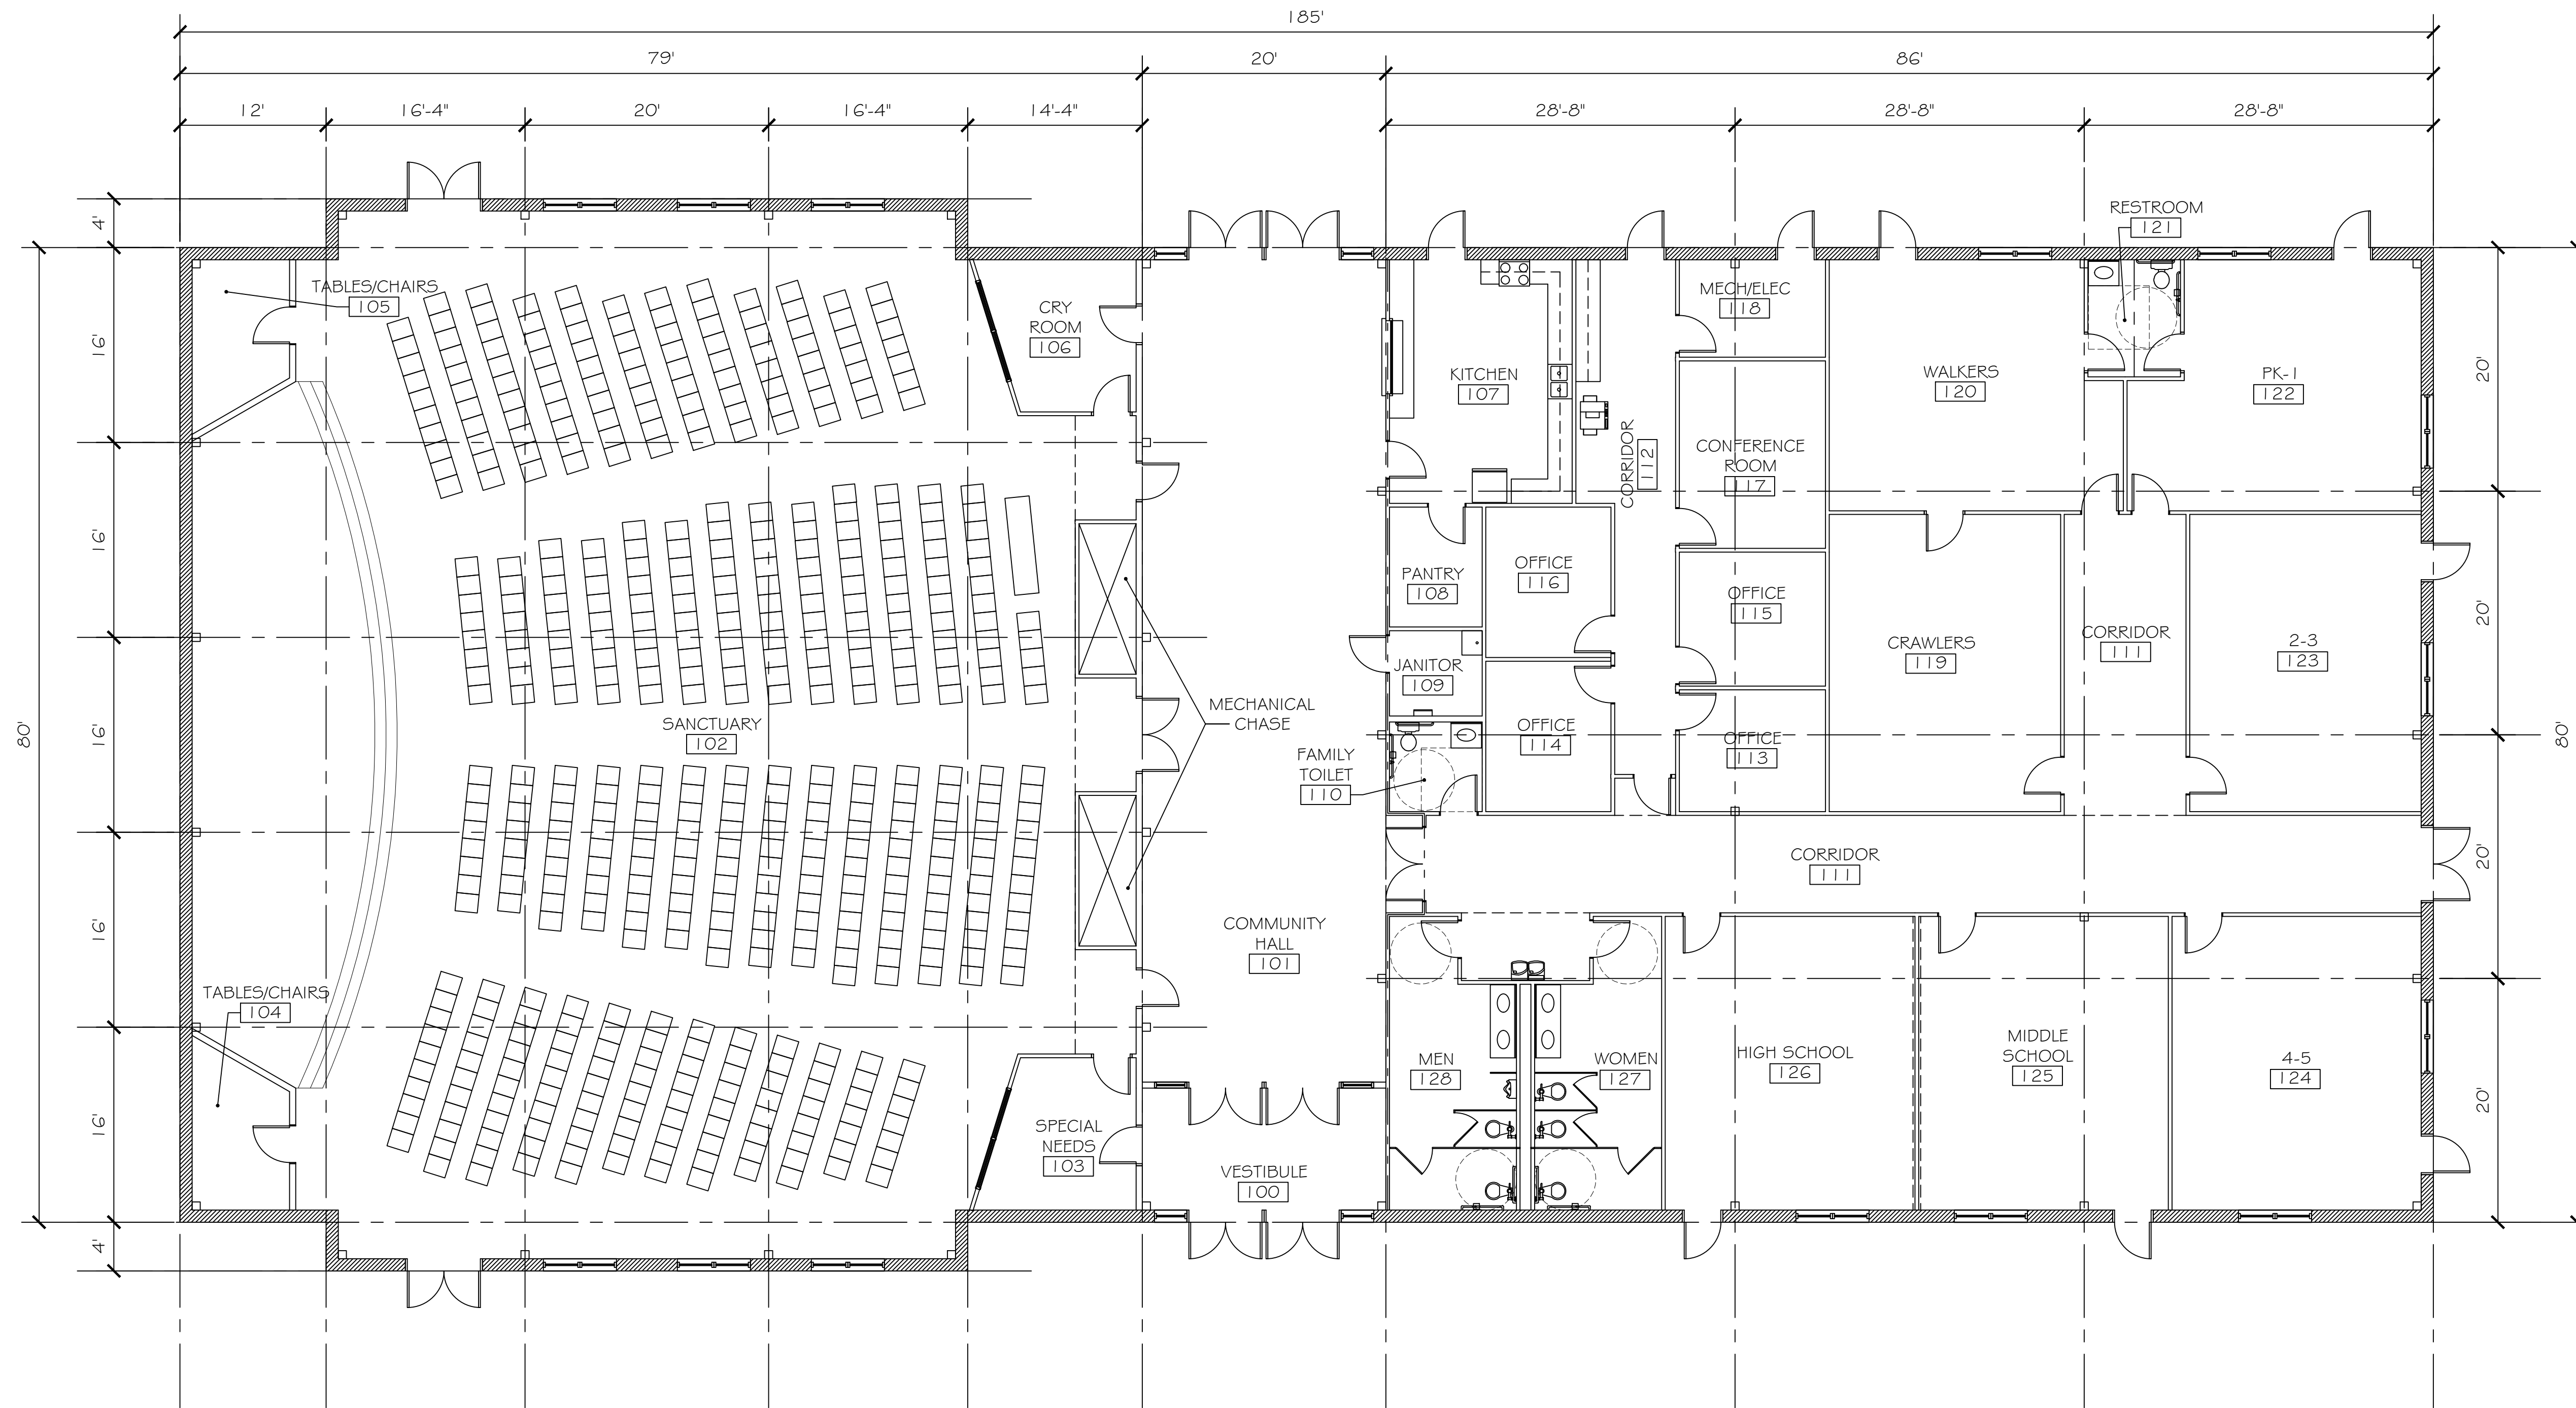

**FLOOR
 PLAN**

REVISIONS

NO.	DESCRIPTION

JOB NO. 21-GA-22

A-101

1/28/2022

FLOOR PLAN
 1/8" = 1'-0"

3/1/2022 2:34:22 PM